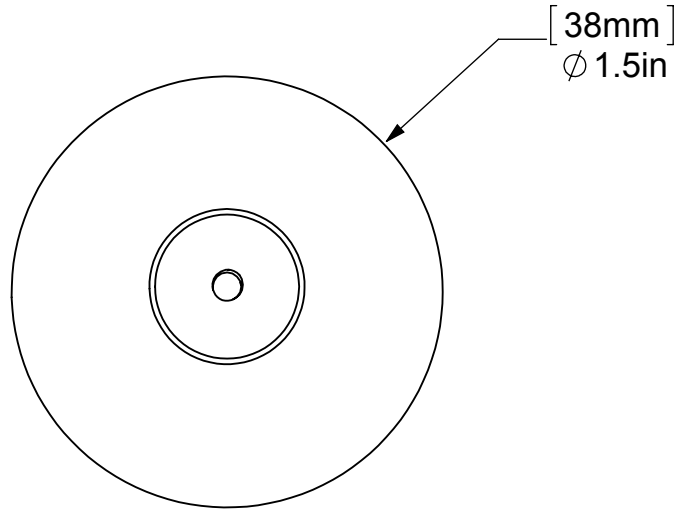

ITEM NO.	PART NUMBER	DESCRIPTION	QTY.
1	SM-LP-Cast	SUPPORT	1
2	CARD-58	LOCK	1
3	RGDT	CONNECTOR	1
4	PSRD8-12	BASE	1
5	BPRD	BASE	1

APPROVED FOR PRODUCTION
 By: RICHARD PAUL
 Date: 6-2-2021

UNLESS OTHERWISE STATED	
.X	±.3mm
.XX	±.15mm
.XXX	±.008mm

COPYRIGHT © Allied Brass 2021

DRAWN	5-29-21	I.M	MATERIAL:	BRASS	FINISH	TBD
CHECKED	5-29-21	P.D	DESCRIPTION:		QUANTITY	TBD
APPROVED	5-29-21	R.A	<p style="text-align: center; font-size: 24px; margin: 0;">KNOB</p>		DRAWING No.	REV
					103D	0
				SCALE	1.5:1	SHEET: 01
						A4