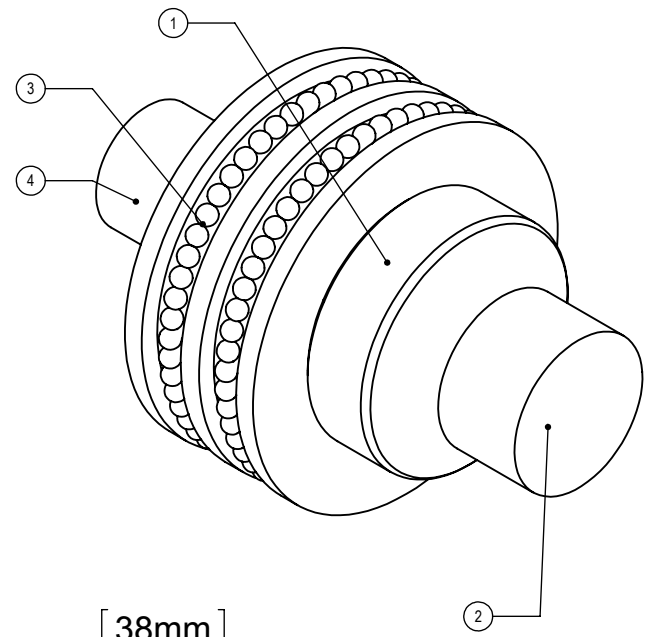

ITEM NO.	PART NUMBER	DESCRIPTION	QTY.
1	SM-LP-Cast	SUPPORT	1
2	CARD-58	LOCK	1
3	RGDT	CONNECTOR	1
4	PSRD8-12	BASE	1
5	BPRD	BASE	1

APPROVED FOR PRODUCTION
 By: RICHARD PAUL
 Date: 6-2-2021

UNLESS OTHERWISE STATED	
.X	±.3mm
.XX	±.15mm
.XXX	±.008mm

COPYRIGHT © Allied Brass 2021

DRAWN	5-29-21	I.M	MATERIAL:	BRASS	FINISH	TBD
CHECKED	5-29-21	P.D	DESCRIPTION:		QUANTITY	TBD
APPROVED	5-29-21	R.A	<p style="text-align: center; font-size: 24px; margin: 0;">KNOB</p>		DRAWING No.	REV
					103D	0
				SCALE	1.5:1	SHEET: 01
						A4