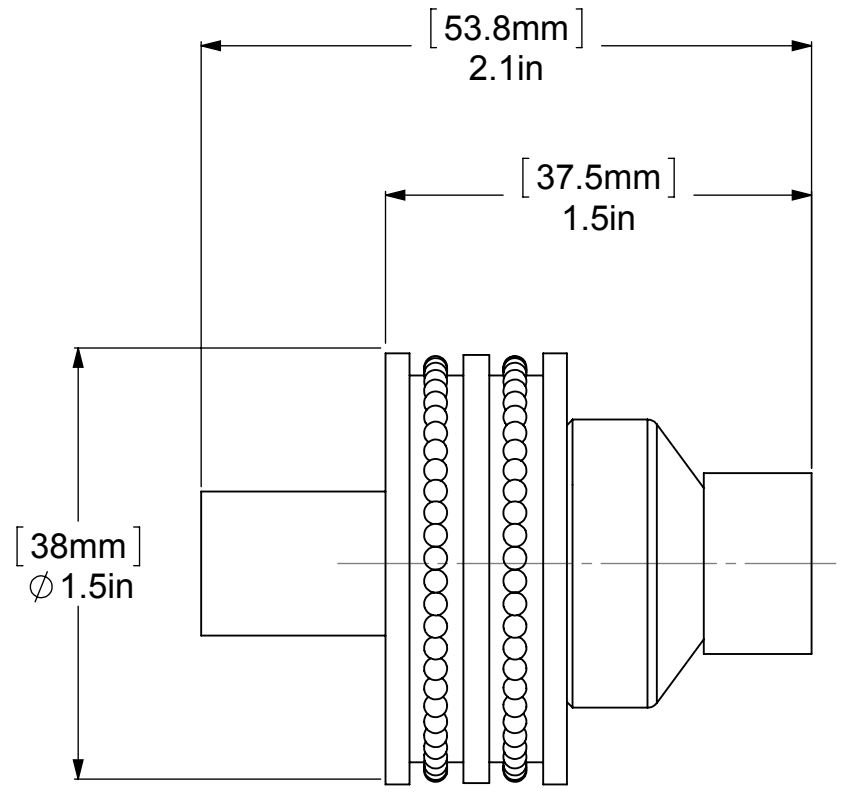

ITEM NO.	PART NUMBER	DESCRIPTION	QTY.
1	SM-LP-Cast	SUPPORT	1
2	CARD-58	LOCK	1
3	RGDT	CONNECTOR	1
4	PSRD8-12	BASE	1
5	BPRD	BASE	1

APPROVED FOR PRODUCTION
 By: RICHARD PAUL
 Date: 6-2-2021

UNLESS OTHERWISE STATED	
.X	±.3mm
.XX	±.15mm
.XXX	±.008mm

COPYRIGHT © Allied Brass 2021

DRAWN	5-29-21	I.M	MATERIAL:	BRASS	FINISH	TBD
CHECKED	5-29-21	P.D	DESCRIPTION:		QUANTITY	TBD
APPROVED	5-29-21	R.A	<p style="text-align: center; font-size: 24px; margin: 0;">KNOB</p>		DRAWING No.	REV
					103D	0
				SCALE	1.5:1	SHEET: 01
						A4